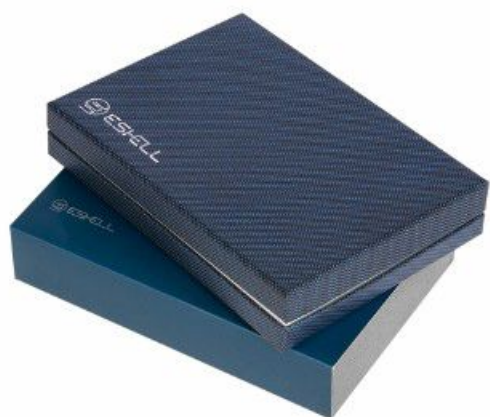

801

Ballpen+keychain / Black+matte chrome trims / Metal cross blue ink refill