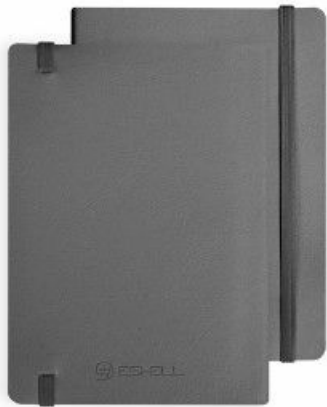

Gift Set

 ESHHELL

800

Roller pen • Notebook

LIGHT GRAY

DARK GRAY

- Soft cover 
- Size 168*118mm 
- 64 sheets (128 pages) 80g 
- Elastic rope 
- Ruled 8mm 
- Back pocket 
- Touch pen 

800

Notebook  |  Roller pen

WHITE

BLUE

-  Soft cover
-  Size 168*118mm
-  64 sheets (128 pages) 80g
-  Elastic rope
-  Ruled 8mm
-  Back pocket
-  Touch pen

800

Roller pen | Notebook

BROWN

- Soft cover 
- Size 168*118mm 
- 64 sheets (128 pages) 80g 
- Elastic rope 
- Ruled 8mm 
- Back pocket 
- Touch pen 